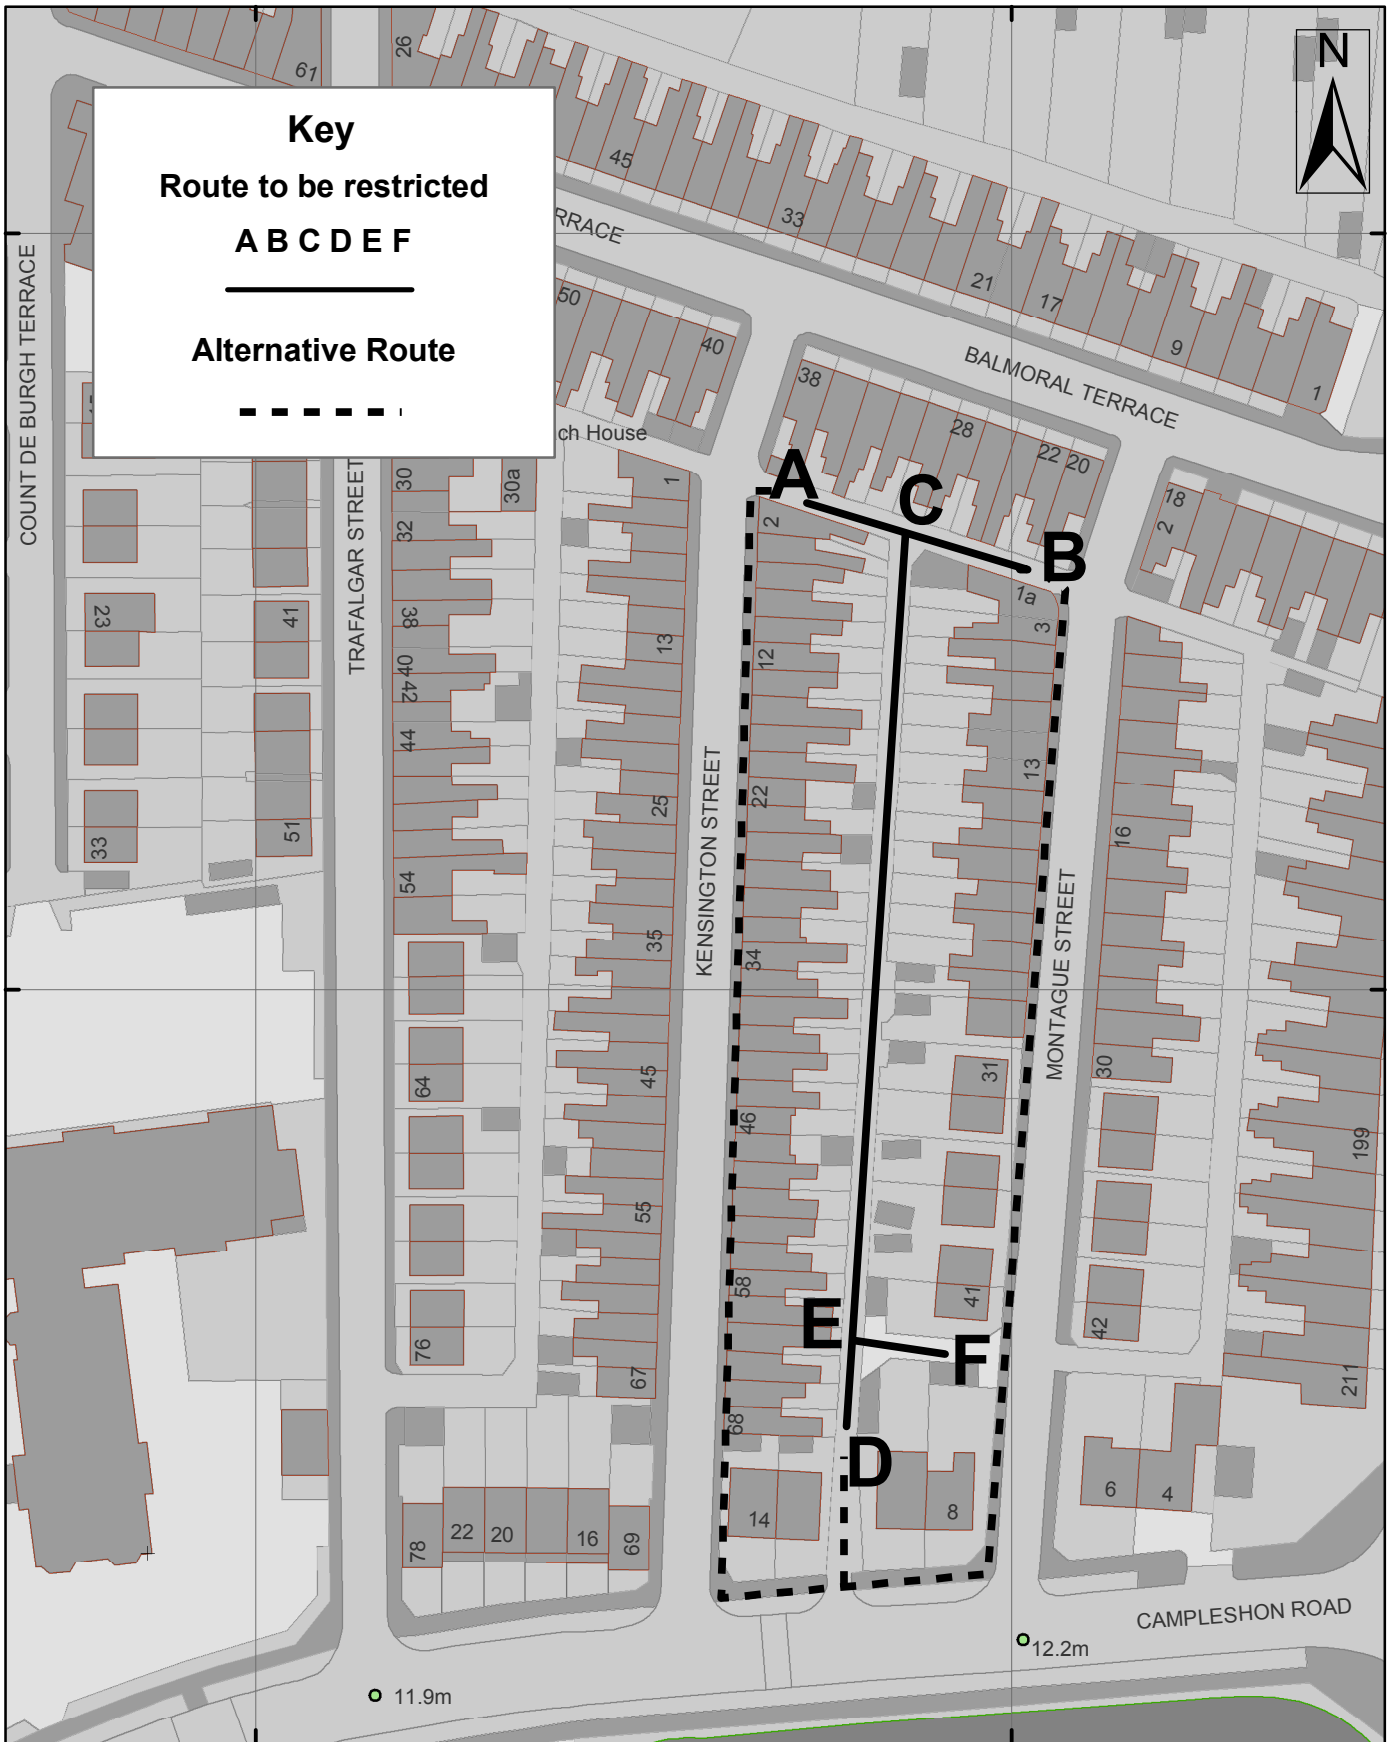

459900 000000

460000 000000

450300 000000

450300 000000

450200 000000

450200 000000

459900 000000

460000 000000

Key

Route to be restricted
A B C D E F

Alternative Route

9 St. Leonards Place, York, YO1 2ET
Telephone: 01904 613161

Highways Act 1980 s129A **Plan 2**
Kensington Street / Montague Street Gating Order 2009

Scale 1:1,000	Drawn By: EM	Date: 05/08/09
Public Rights of Way	Reference: Grid Ref SE 5950	Drawing No.

Reproduced from the Ordnance Survey with the permission of the Controller of Her Majesty's Stationery Office © Crown copyright. Unauthorised reproduction infringes Crown copyright and may lead to prosecution or civil proceedings. City of York Council 100020818